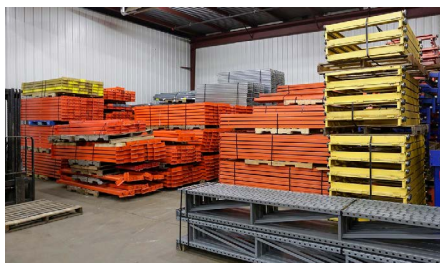

Quick Ship Inventory