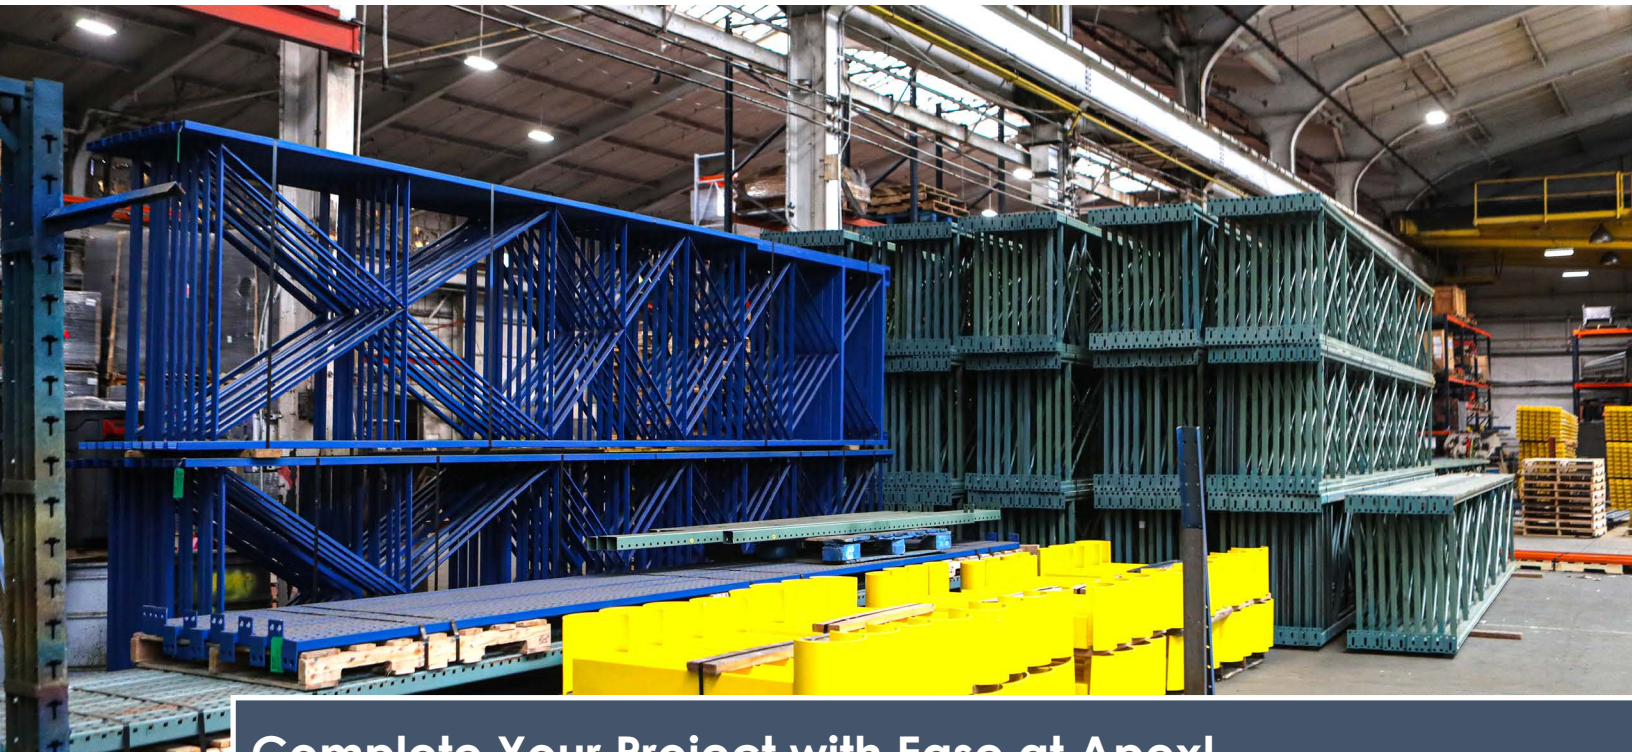

Complete Your Project with Ease at Apex!

Build Your Quote for All New Components!

Our user-friendly Quote Builder makes it easy to configure a custom pallet rack system or order individual new components and accessories. Please call for current stock counts of used items and systems.

1. Shop items by category - frames, beams and accessories!
2. Add selected items to your quote.
3. Hit submit.
4. An Apex representative will promptly reply with pricing and an estimated ship date.

Complete Your Purchase with Expert Engineering, Design, Installation, and Customization

Our Engineering and Design team can help with PE certification, system design, and rack configuration. We provide safe capacity and load ratings, and Apex professional installation teams can build your system correctly and with minimal disruption. For customized components, trust our in-house refurbishing shop for cost-effective, on-premises service with quick turnaround.